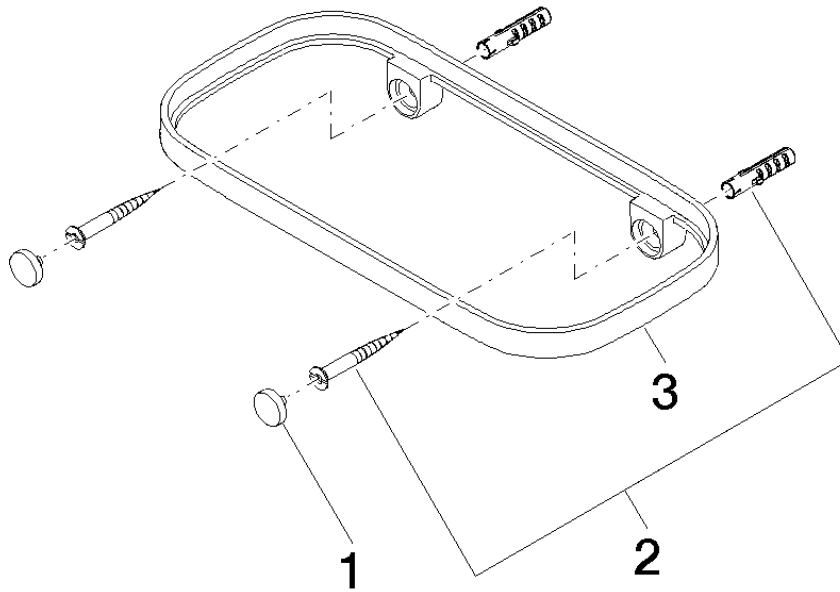

Required miscellaneous

Grid element - Taupe 82 481 970-53
 •plastic grid elements

83 481 970

mm [inches]

83 481 970

Parts for other finishes can be found here: Brushed Platinum

Spare parts list

No.	Item Number	Name	Quantity used	Delivery time
1	90 30 30 520 00-00	set	1	10
2	05 30 31 002 00 90	fixing set	1	2
3	08 17 97 577-00	holder	1	60